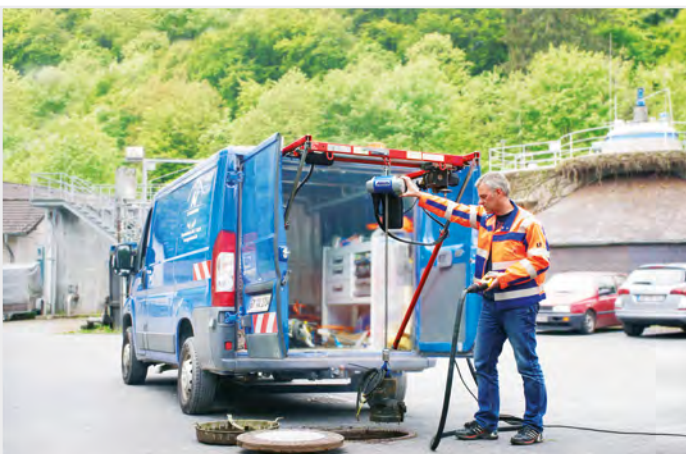

Mains connection

230 V/1-phase

For easy connection to a domestic power socket.

Stepless

Hoisting speed

For the careful movement of various goods.

Safe Working Load

125 kg/250 kg

Your choice of two GMC models.

Hook path

Up to 20 m

Variable heights of lift between 3 and 20 m.

Shipping

Quick delivery for the short-term requirement.

CE-marking

Safety according to international norms.

Further applications:

Additional equipment: