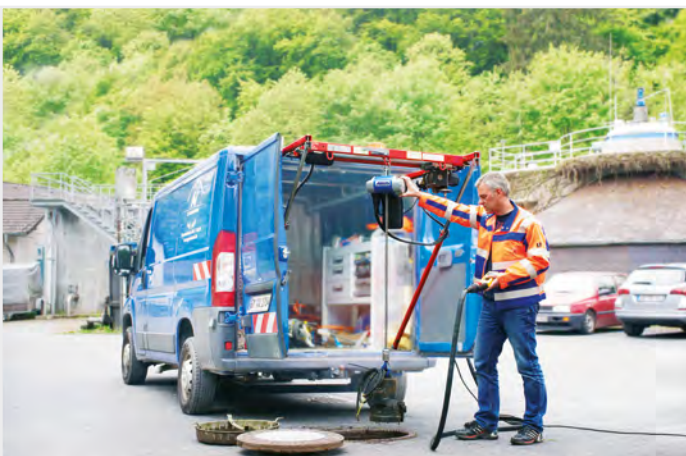

ABUCompact GMC chain hoist

Make light work of lifting with the ABUCompact

230 V

up to 250 kg

up to 20 m

NEW: up to 250 kg

ABUS Kransysteme GmbH - P.O. Box 10 01 62 - D-51601 Gummersbach - Phone: +49 2261 37-7201 - E-Mail: info@abuscranes.com

Mains connection

230 V/1-phase

For easy connection to a domestic power socket.

Stepless

Hoisting speed

For the careful movement of various goods.

Safe Working Load

125 kg/250 kg

Your choice of two GMC models.

Hook path

Up to 20 m

Variable heights of lift between 3 and 20 m.

Shipping

Quick delivery for the short-term requirement.

CE-marking

Safety according to international norms.

Further applications:

Additional equipment:

Safety load hook

Suspension hook